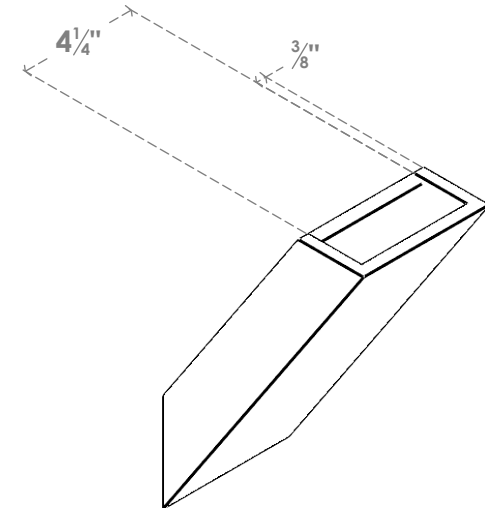

ITEM NUMBER: BRCPC050X08000X1200TRA

5"W X 8"D X 12"H TRADITIONAL ARCHITECTURAL GRADE PVC CLOSED BRACE

SIDE PROFILE

FRONT PROFILE

ISOMETRIC

EKENA MILLWORK
2300 WEST MAIN ST.
CLARKSVILLE, TX 75426
TOLL FREE: 866-607-0453
WWW.EKENAMILLWORK.COM