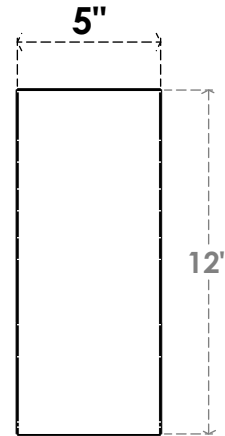

ITEM NUMBER: BRCPC050X08000X1200TRA

5"W X 8"D X 12"H TRADITIONAL ARCHITECTURAL GRADE PVC CLOSED BRACE

SIDE PROFILE

FRONT PROFILE

ISOMETRIC

EKENA MILLWORK
2300 WEST MAIN ST.
CLARKSVILLE, TX 75426
TOLL FREE: 866-607-0453
WWW.EKENAMILLWORK.COM