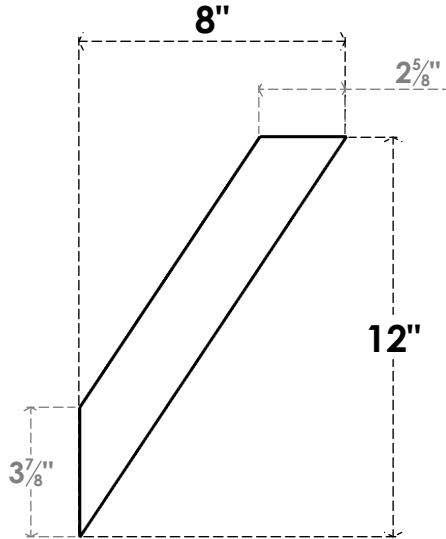

ITEM NUMBER: BRCPC050X08000X1200TRA

5"W X 8"D X 12"H TRADITIONAL ARCHITECTURAL GRADE PVC CLOSED BRACE

SIDE PROFILE

FRONT PROFILE

ISOMETRIC

EKENA MILLWORK
2300 WEST MAIN ST.
CLARKSVILLE, TX 75426
TOLL FREE: 866-607-0453
WWW.EKENAMILLWORK.COM